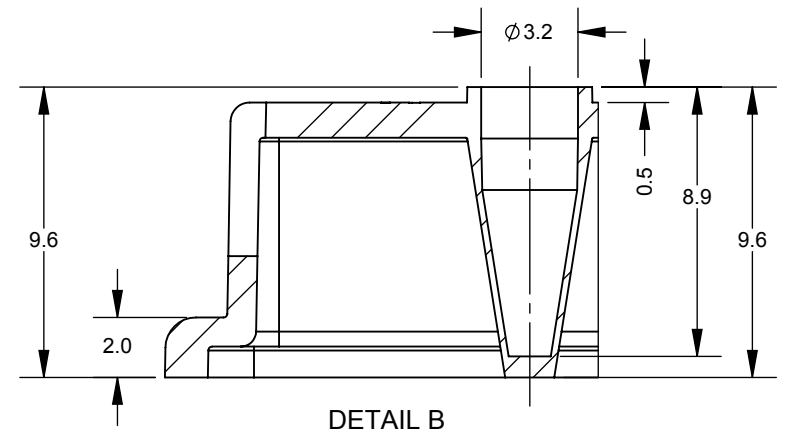

SECTION C-C

SECTION A-A

DETAIL B

PR1MA™

PR-PCR33842

"FULL SKIRT" 384-WELLS 2-NOTCH STYLE

ALL DIMENSIONS ARE IN MILLIMETERS

ORDER TODAY! midsci.com • custserv@midsci.com • 800.227.9997 • f: 636.225.9998